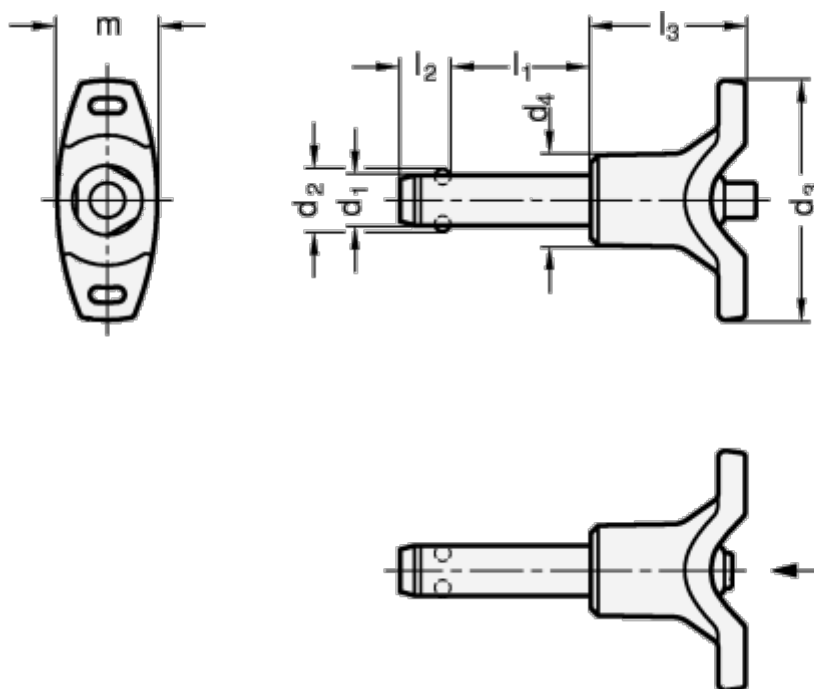

Article number: 201138525

Description: E+G stainless steel-ball lock pin
GN 113.8-5-25

Measures

$d1 = 5$

$d2 = 5.5$

$d3 = 40$

$d4 = 13.5$

$l1 = 25$